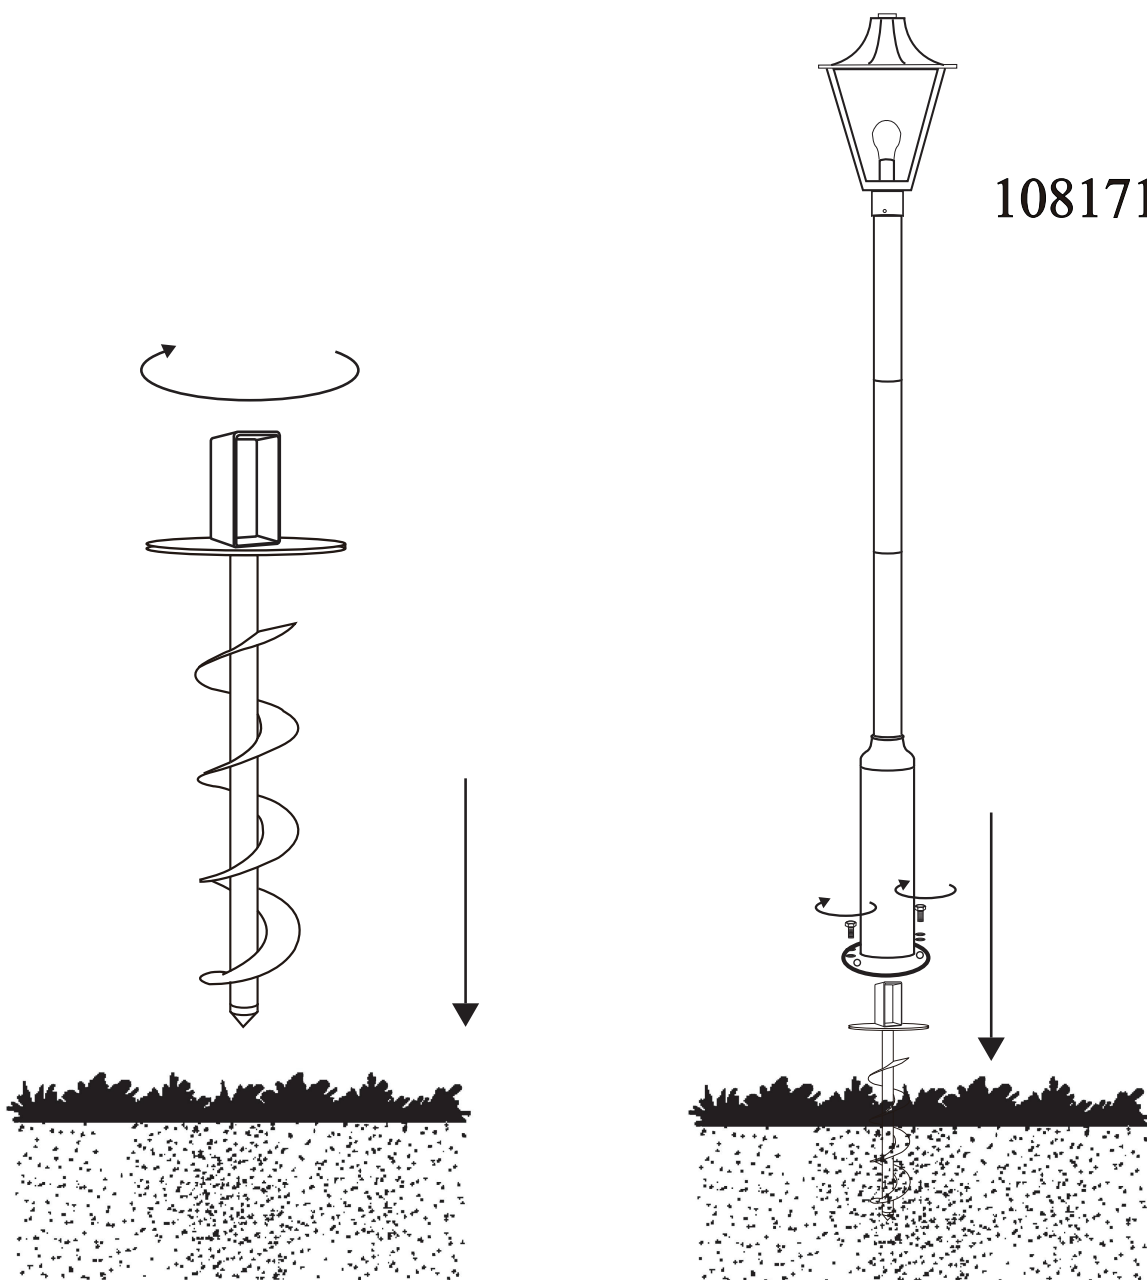

GARDEN 24 Ground Screw Black 108172

RoHS   

Markslojd AB
Gränevägen 5 S-511 62 Skene
Sweden
www.markslojd.com