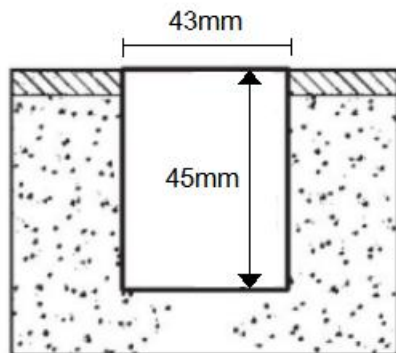

GARDEN 24 DECKLIGHT 3-SET

107988

Technical Data

Voltage	24V
Power	0.8W
IP Class	IP44

Markslojd AB
Gränevägen 5 S-511 62 Skene
Sweden
www.markslojd.com